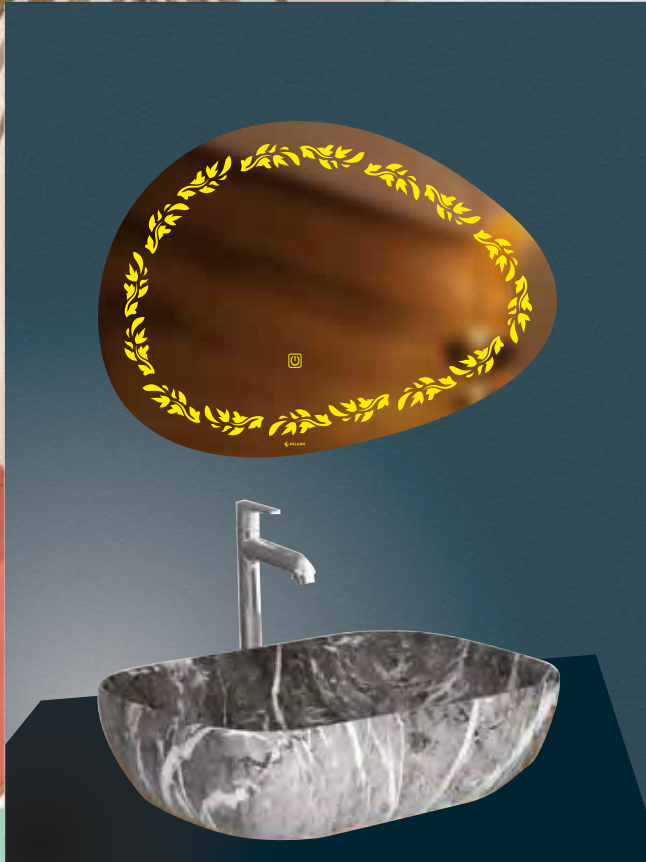

Size

1.5 x 2.5

Benten

Model
ASMIR008

LED

Defogger

Size

Touch
Dimmable

1.5 x 2.0

Wash basin, Bath room

Mfr : Aslaan Elec & Electro Mfg. Pvt Ltd., www.aslaanlights.com

Wash basin, Rest room

Mfr : Aslaan Elec & Electro Mfg. Pvt Ltd., www.aslaanlights.com

Benten

Model
ASMIR009

	LED	Defogger	Size
Touch Dimmable	<input type="checkbox"/> <input checked="" type="checkbox"/>	<input checked="" type="checkbox"/>	1.5 x 2.0

Benten

Model
ASMIR010

LED

Defogger

Size

Touch
Dimmable

2.0 x 3.0

Wash basin, Bath room