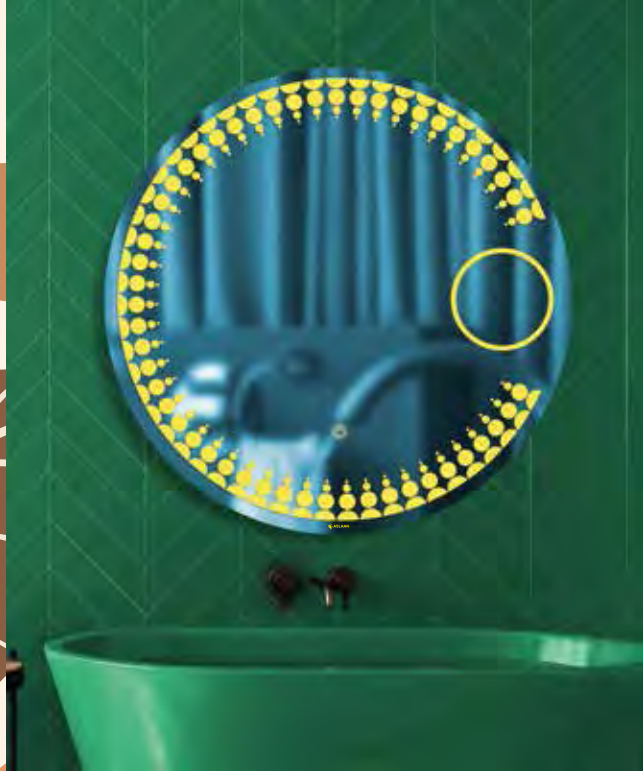

Beauty Parlour, Rest room

Benten

Model
ASMIR005